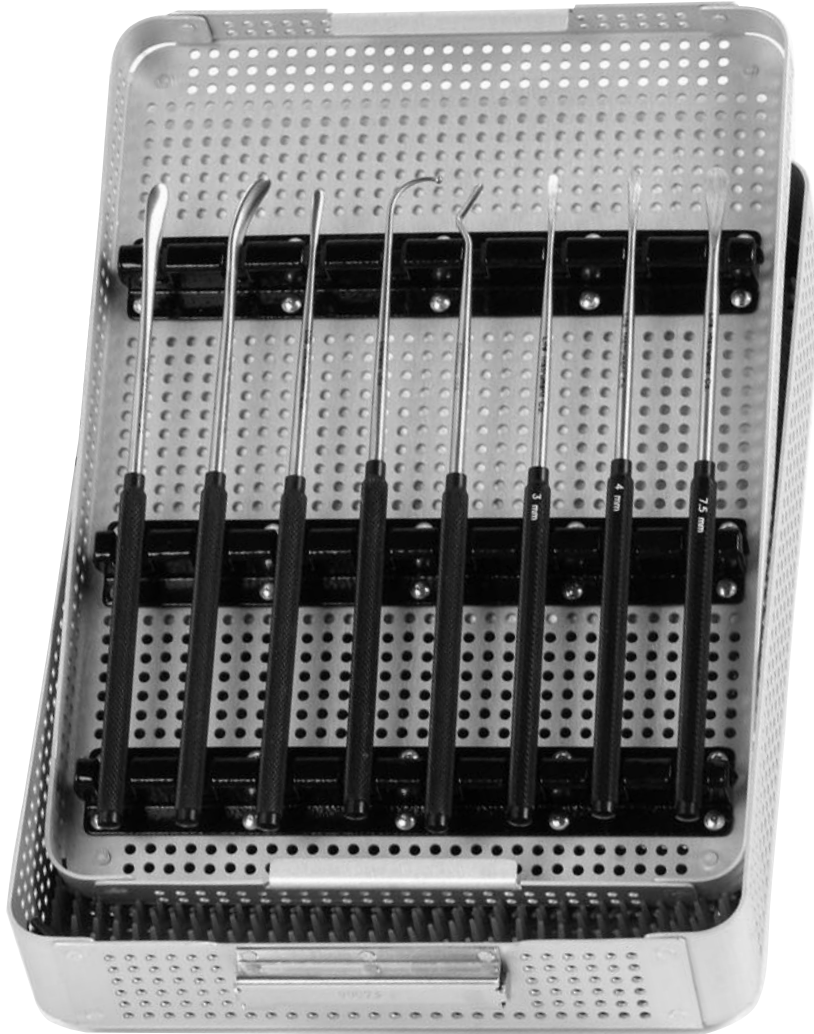

HOWORTH ELEVATOR

HOWORTH ELEVATOR

DOUBLE ENDED

8.75" overall length 220mm

825-8090-05

SPINE DISSECTION KIT

SPINE DISSECTION KIT #725-8000-1

Catalog #	Quantity	Description
725-8028-0	1	Penfield Dissector #2
725-8038-0	1	Penfield Dissector #3
725-8044-0	1	Penfield Dissector #4
747-8100-1	1	Murphy Ball Hook*
725-8015-0	1	Woodson Elevator
722-8030-0	1	Micro Cobb Elevators 3mm
722-8040-0	1	Micro Cobb Elevators 4mm
722-8075-0	1	Micro Cobb Elevators 7.5mm
702-1208-2	1	2 Level Sterilization 12" x 8" Tray